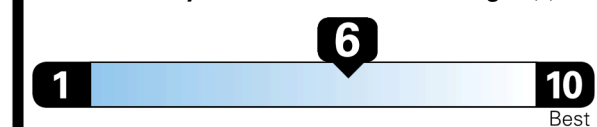

Fuel Economy & Greenhouse Gas Rating (tailpipe only)