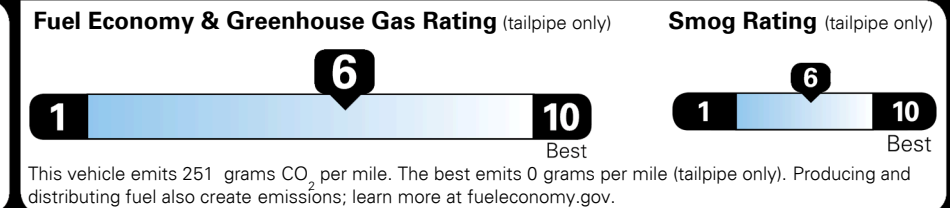

Actual results will vary for many reasons, including driving conditions and how you drive and maintain your vehicle. The average new vehicle gets 29 MPG and costs $8,500 to fuel over 5 years. Cost estimates are based on 15,000 miles per year at $ 3.30 per gallon. MPGe is miles per gasoline gallon equivalent. Vehicle emissions are a significant cause of climate change and smog.

fueleconomy.gov

Calculate personalized estimates and compare vehicles

GOVERNMENT 5-STAR SAFETY RATINGS

Overall Vehicle Score ★★★★★

Based on the combined rating of frontal, side and rollover. Should ONLY be compared to other vehicles of similar size and weight.

Frontal Crash Driver ★★★★★
Passenger ★★★★★

Based on the risk of injury in a frontal impact. Should ONLY be compared to other vehicles of similar size and weight.

Side Crash Front seat ★★★★★
Rear seat ★★★★★

Star ratings based on the risk of injury in a side impact.

Rollover ★★★★★

Star ratings based on the risk of rollover in a single-vehicle crash.

Star ratings range from 1 to 5 stars (★★★★★) with 5 being the highest.

Source: National Highway Traffic Safety Administration (NHTSA).

www.safercar.gov or 1-888-327-4236

Manufacturer's suggested retail price includes Manufacturer's recommended pre-delivery service. License and title fees, state and local taxes and other dealer installed options and accessories are not included in the manufacturer's suggested retail price.

PARTS CONTENT INFORMATION

FOR VEHICLES IN THIS CAR LINE U.S./CANADIAN PARTS CONTENT: 1 %

MAJOR SOURCES OF FOREIGN PARTS: KOREA: 90%

NOTE: PARTS CONTENT DOES NOT INCLUDE FINAL ASSEMBLY, DISTRIBUTION, OR OTHER NON-PARTS COSTS.

FOR THIS VEHICLE FINAL ASSEMBLY POINT: GWANGJU, KOREA

COUNTRY OF ORIGIN

ENGINE (MOTOR): KOREA

TRANSMISSION: KOREA

*Additional terms and conditions apply.

**Kia Connect may be currently unavailable for some Model Year 2022 and newer vehicles sold or purchased in Massachusetts; please see owners.kia.com for more information.

NOTE: When you purchase this vehicle, Kia America, Inc. collects personal information you provide to the dealership. For information on our collection and use of personal information and your rights, please see our Privacy Policy on www.kia.com.