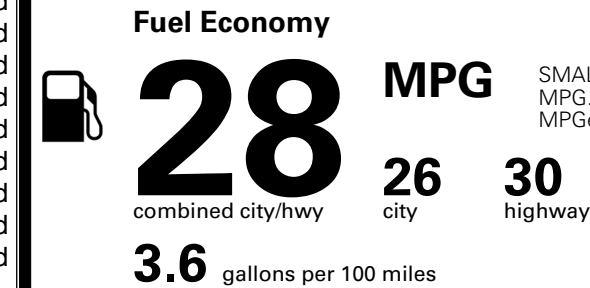

\$ 1,495.00

TOTAL MANUFACTURER'S SUGGESTED RETAIL PRICE ▶

\$ 29,585.00

TOTAL ADDITIONAL WEIGHT:

EPA DOT Fuel Economy and Environment

Gasoline Vehicle

SMALL SUVs range from 14 to 138 MPG. The best vehicle rates 146 MPGe.

You spend \$250 more in fuel costs over 5 years compared to the average new vehicle.

Annual fuel cost \$1,650

Fuel Economy & Greenhouse Gas Rating (tailpipe only) **Smog Rating** (tailpipe only)

This vehicle emits 319 grams CO₂ per mile. The best emits 0 grams per mile (tailpipe only). Producing and distributing fuel also create emissions; learn more at fueleconomy.gov.