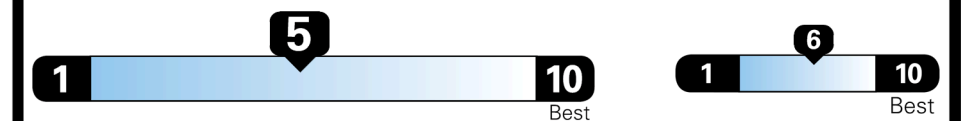

This vehicle emits 319 grams CO₂ per mile. The best emits 0 grams per mile (tailpipe only). Producing and distributing fuel also create emissions; learn more at fueleconomy.gov.

Actual results will vary for many reasons, including driving conditions and how you drive and maintain your vehicle. The average new vehicle gets 29 MPG and costs $8,000 to fuel over 5 years. Cost estimates are based on 15,000 miles per year at $ 3.10 per gallon. MPGe is miles per gasoline gallon equivalent. Vehicle emissions are a significant cause of climate change and smog.

fueleconomy.gov

Calculate personalized estimates and compare vehicles