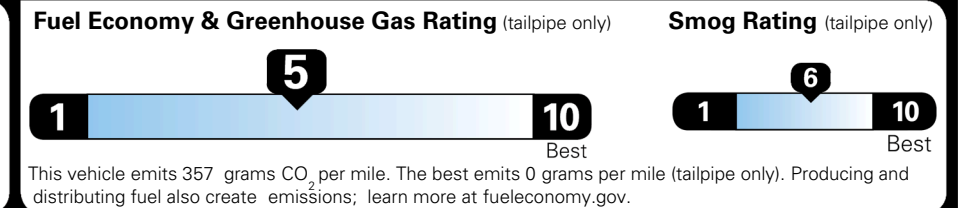

TOTAL ADDITIONAL WEIGHT:

EPA DOT Fuel Economy and Environment

Gasoline Vehicle

You spend
\$1,500
 more in fuel costs
 over 5 years
 compared to the
 average new vehicle.

Annual fuel cost
\$2,000

Actual results will vary for many reasons, including driving conditions and how you drive and maintain your vehicle. The average new vehicle gets 29 MPG and costs \$8,500 to fuel over 5 years. Cost estimates are based on 15,000 miles per year at \$ 3.30 per gallon. MPGe is miles per gasoline gallon equivalent. Vehicle emissions are a significant cause of climate change and smog.