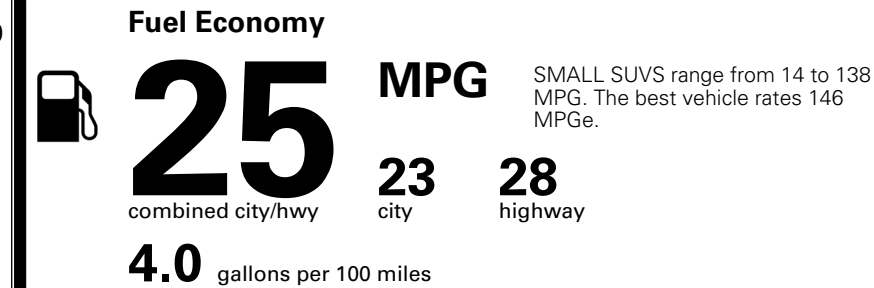

TOTAL ADDITIONAL WEIGHT:

EPA DOT Fuel Economy and Environment

Gasoline Vehicle

You spend
\$1,500
 more in fuel costs
 over 5 years
 compared to the
 average new vehicle.

Annual fuel cost
\$2,000

Actual results will vary for many reasons, including driving conditions and how you drive and maintain your vehicle. The average new vehicle gets 29 MPG and costs \$8,500 to fuel over 5 years. Cost estimates are based on 15,000 miles per year at \$ 3.30 per gallon. MPGe is miles per gasoline gallon equivalent. Vehicle emissions are a significant cause of climate change and smog.