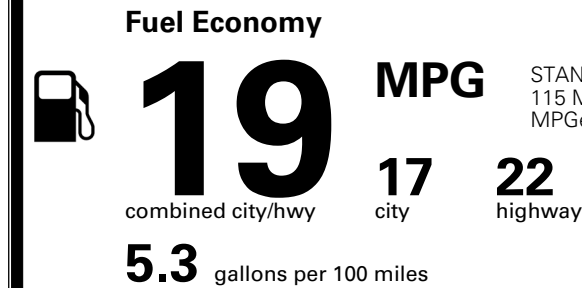

EPA DOT Fuel Economy and Environment

Gasoline Vehicle

STANDARD SUVs range from 13 to 115 MPG. The best vehicle rates 146 MPGe.

You spend
$4,250
more in fuel costs
over 5 years
compared to the
average new vehicle.

Annual fuel cost
$2,450