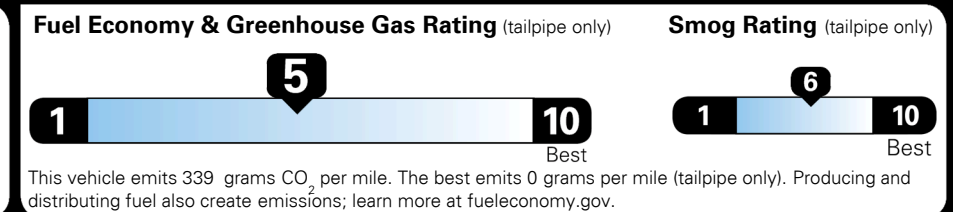

Actual results will vary for many reasons, including driving conditions and how you drive and maintain your vehicle. The average new vehicle gets 29 MPG and costs $8,500 to fuel over 5 years. Cost estimates are based on 15,000 miles per year at $ 3.30 per gallon. MPGe is miles per gasoline gallon equivalent. Vehicle emissions are a significant cause of climate change and smog.

fueleconomy.gov

Calculate personalized estimates and compare vehicles